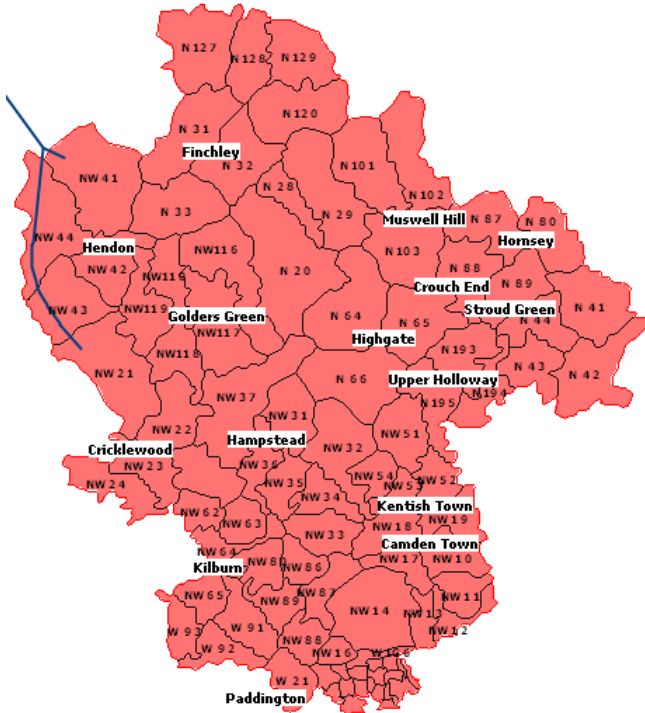

Free online lineage adverts with our online business directory – call now to register your company or click here to view

The **Hampstead and Highgate Express Series** is made up of three newspapers titles.

The Wood and Vale Express

is a product which is available as a brand 2 hand newspaper across locations in West London and is also on sale at all leading retailers.

The Ham and High series of award winning newspapers, are an intrinsic part of the community.