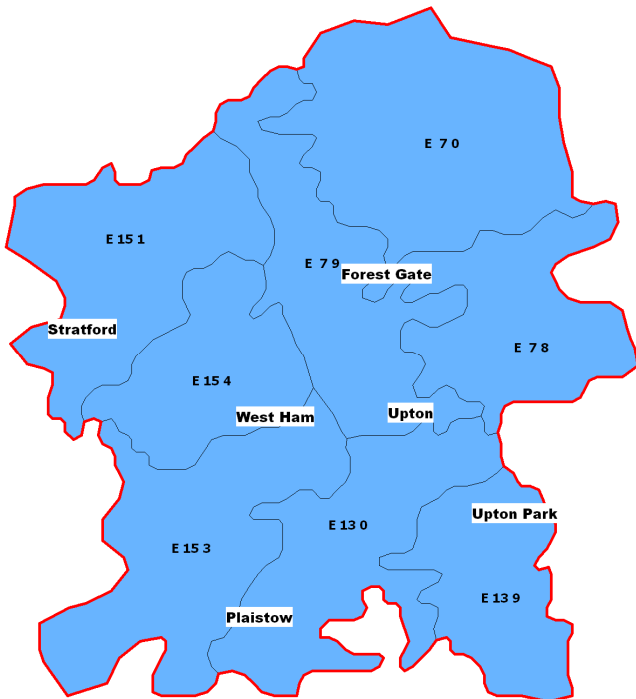

Free online lineage adverts with our online business directory – call now to register your company or click here to view

To compliment our range of paid for newspapers in the East London area which include the East London Advertiser and the Newham Recorder, the **Stratford & Newham Express** is brought to readers in a different way, delivered free to their homes every week.

The free distribution focuses on a more compact area consisting of Stratford, Forest Gate and West Ham. The relationship with readers is just as strong, with frequent debate and letters pages full to the brim as local residents and businesses rely on the newspaper to lobby and petition issues which are important to them.

Series Bookings

13 for the price of 10 – Save 23%
6 for the price of 5 – Save 17%

Special positions & full colour will incur extra charge

Page size 340mm x 267mm